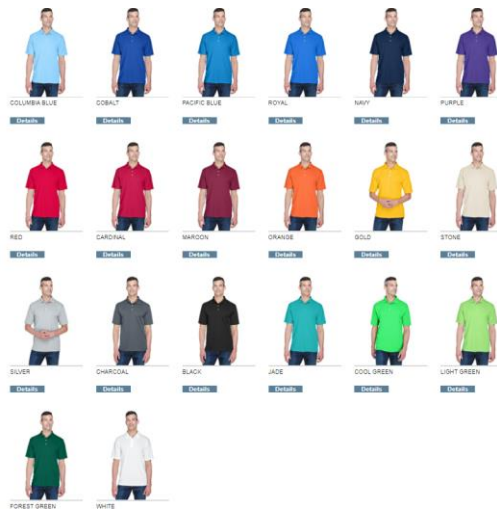

EMBROIDERY

Ladies Cotton Polo (L500) – Maui Blue / Men’s Cotton Polo (K500) – Maui Blue

Sizes: XS=6XL (other colors available)

Logo w/no background - \$20

Logo w/blue background - \$25

Club Name Only - \$20

Ladies Wicking Polo (8445L) - Columbia Blue / Men’s Wicking Polo (8445) - Columbia Blue

Ladies’ Sizes: XS-3XL / Men’s Sizes: XS-6XL

Logo w/no background - \$25

Logo w/blue background - \$30

Club Name Only - \$25

13 Available Colors - Hover over swatch to preview. Click swatch to keep selection.

Alphabetical Shade

BLACK
(OS)

BLUSH
(OS)

DARK GREY
(OS)

HUNTER
(OS)

LT COLLEGE
BLUE
(OS)

NAVY
(OS)

Features:

- 6-panel, unstructured, low-profile
- Sewn eyelets
- Hook and loop closure

Sizes: OS

Flex fit (sizes s/m or l/xl) - \$17 - 20

Color Shown: Black

FLEXFIT
The One & Only Original

6277

Flexfit Adult Wooly 6-Panel Cap